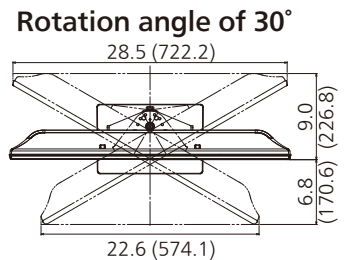

Cautions: This drawing is not a scale
Units : inches (mm)