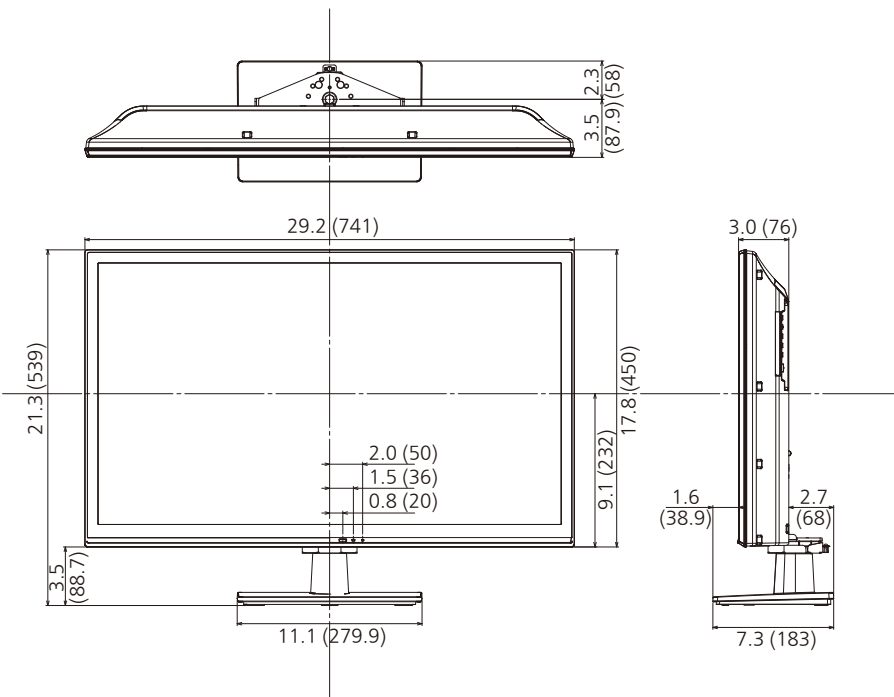

MAIN FEATURE

VIERA Link™, HDAVI Control™	Yes
Integrated Pro:Idiom	Yes
Local Authentication	Yes
Welcome Image	Yes
USB Slot	Image Viewer (JPEG playback), Cloning
OFF Timer	15/30/60/90 minutes
Hotel Mode	Initial INPUT Initial Channel Initial VOL level Maximum VOL level Button Lock Power Control

ACCESSORIES

Included Accessories	Swivel Stand (Rotate Angle : 30/60/90 degrees) AC Power Cord 90.6" (2.3 m) Antitheft Screw for Stand Remote control transmitter (N2QAYB000820) Batteries for the Remote Control Transmitter (AA Battery x 2) Security Lockdown Screws (Security Bit : Optional) Operating Instruction

STANDARD (CERTIFICATIONS)

Safety Regulations	UL6500 Ver.2, cUL, BETS-7
Radiation Regulations	FCC Part 15 Class-B, ICES-003
ENERGY STAR 6.0, CEC	Yes

DIMENSIONS