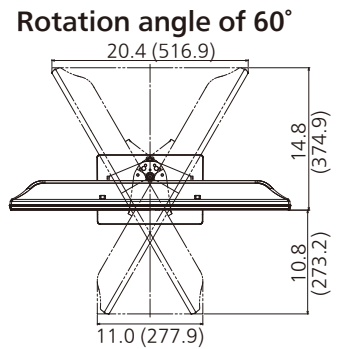

Cautions: This drawing is not a scale
Units : inches (mm)