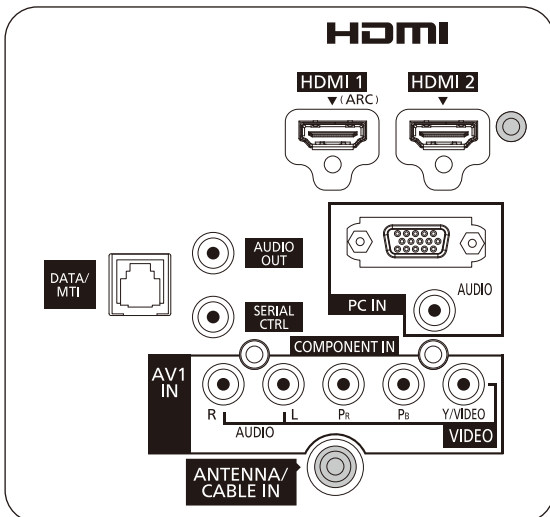

ACCESSORIES

Included Accessories	Swivel Stand (Rotate Angle : 30/60/90 degrees) AC Power Cord 90.6" (2.3 m) Antitheft Screw for Stand Remote control transmitter (N2QAYB000820) Batteries for the Remote Control Transmitter (AA Battery x 2) Security Lockdown Screws (Security Bit : Optional) Operating Instruction
----------------------	---

STANDARD (CERTIFICATIONS)

Safety Regulations	UL6500 Ver.2, cUL, BETS-7
Radiation Regulations	FCC Part 15 Class-B, ICES-003
ENERGY STAR 6.0, CEC	Yes

DIMENSIONS

Cautions: This drawing is not a scale
Units : inches (mm)

CONNECTION TERMINAL

<rear>

<side>