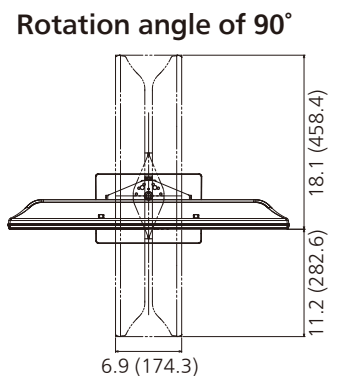

Cautions: This drawing is not a scale
Units : inches (mm)